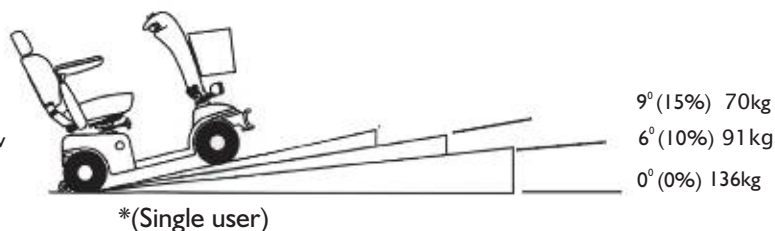

SPECIFICATIONS

388EM

FEATURES

Length	1250mm	High Back Seat
Width	550mm	Adjustable Steering Tiller
Height	1160mm	Adjustable Width Arm Rests
*Safe Climbing Angle	9 Degrees	Fold up Arm Rests
* Max Climbing Angle	9 Degrees	Rotating Seat
*Maximum Load Single User	136kg	Front Shopping Basket
Charger	5 amp	Variable seat height
Motor Size	1.0hp	Horn
Maximum Speed	10kph	LED Battery Level Gauge
Battery Capacity	36amp	Head light
Maximum Range #	28-30km	Anti Tips Wheels
Turning Radius	1375mm	Comprehensive Warranty
Total Weight (w/battery)	82kg	

Shoprider™ is listed and complies with the regulations of the Therapeutic Goods Association of Australia as well as the regulatory bodies and standards in America (FDA) and Europe (CE)

WARNING: Do not exceed 10kph on public roads or Paths

IMPORTANT: Always be sure to read your owner's manual thoroughly before operating your machine

Driving range varies with the factors shown below

- (1) The weight of the occupant
- (2) Level ground & Ambient temperature
- (3) Battery condition / Type of charger
- (4) Driving Style

SHOPRIDER®
www.shoprider.com.au *mobility*

Your Authorised dealer

For your nearest Distributor call 1800 672 633
Or visit our Web Site at www.shoprider.com.au